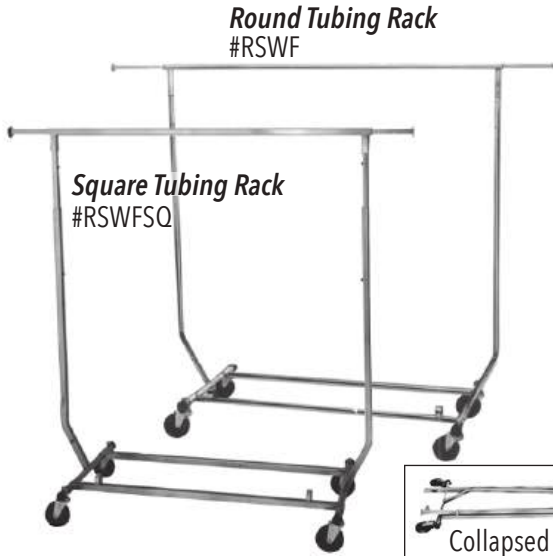

#A14T/WHEEL
 Hardware included

Replacement Strap for Sample Cases #A12T & #A14T
 #ASTRAP/A14T

SALESMAN'S EQUIPMENT

Collapsible Salesman's Racks

48" Long with two 12" Pull-outs.
Height adjusts to 65".

 **Must ship common carrier.**