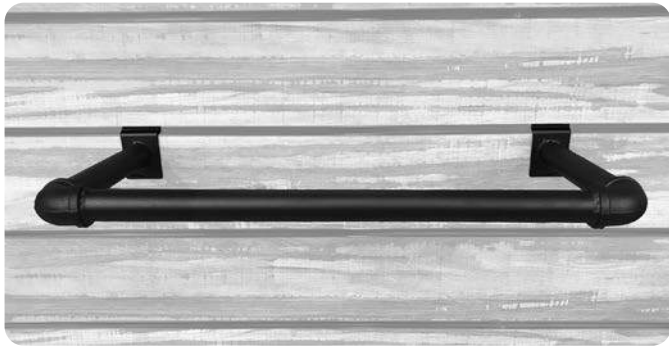

INDUSTRIAL STYLE PIPE SYSTEM

Pipe Style Slatwall Hardware

24" U-Shaped Hangrail for Slatwall
#RPL/SW681