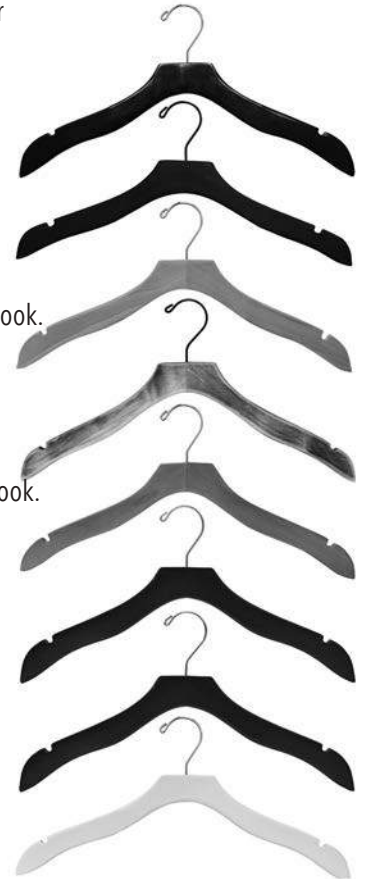

HW1111 SERIES

17" x 3/8" Notched Top & Suit Hanger

#HW1111BLK

Black gloss finish and chrome hook.

#HW1111FBK

Flat black finish and black hook.

#HW1111NF

Natural waxed finish with chrome hook.

#HW1111RF

Rustic finish with a black hook.

#HW1111VAR

Clear natural varnish and chrome hook.

#HW1111WB

Walnut finish with brass hook.

#HW1111WC

Walnut finish with chrome hook.

#HW1111WHT

White finish with chrome hook.