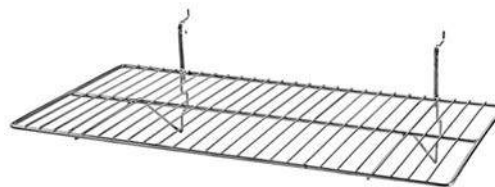

5 Hook Waterfall
14 1/4" L
Chrome
#PPB5H

24"W x 12"D Chrome Shelf
#PSHELFC

6 Ball Waterfall-Chrome
13 1/4" L
#PPB6B