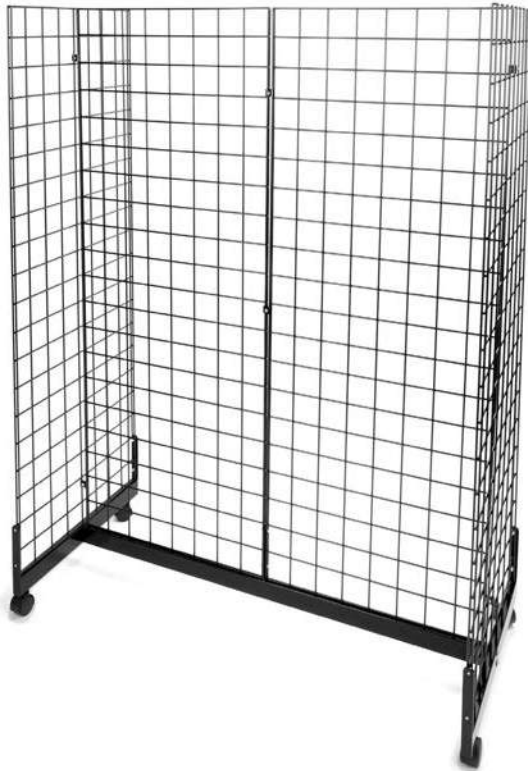

Triangle Dolly on Wheels
Holds three 24" gridwall.
Available in black & white.
Black #G3DOLBK
White #G3DOLWT

Grid Base
Freestanding gridwall base.
Mounting hardware included.
Available in chrome, black,
& white.
Chrome #GBASE
Black #GBASEB
White #GBASEW