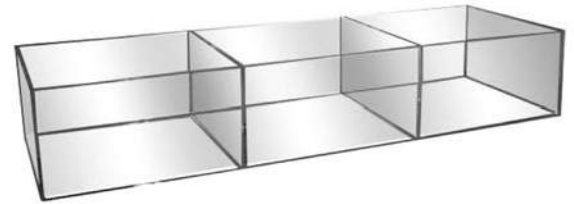

Counter/Hosiery Tray
24"W x 4"H x 8"D
#CTRAY

Counter Top Literature Holders
Single Pocket, 1 1/2" Deep
#C1081 4"W x 9"H
#C1085 8 1/2"W x 11"H