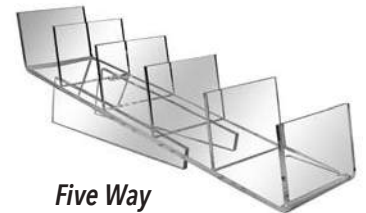

White Vinyl Easel
9¹/₄" x 5¹/₄"
#CDCW

Lucite Easels

Shirt Easel
7"W x 12"H
#C1078

Bag Easel
7¹/₂"H x 3"W
#C38

Bag Easel
5¹/₂"H x 3"W
#C39

Bag Easel
5"H x 3¹/₂"W
#C682

**Five Way
Clutch Bag Display**
#C683

ACRYLIC LITERATURE HOLDERS & COUNTER DISPLAYS