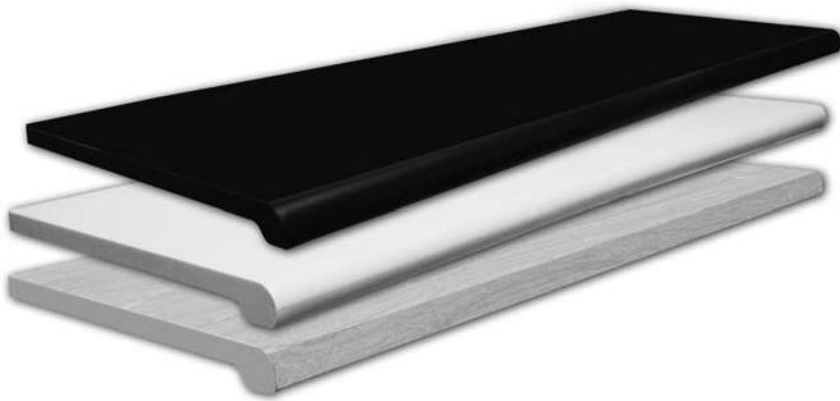

SHELVES

Plastic Bullnose Shelves

Open Bottom

Item #	Size	Color
#WDA224B	13" x 24"	Black
#WDA224M	13" x 24"	Maple
#WDA224W	13" x 24"	White

Must use 12" shelf bracket

#WDA248B	13" x 48"	Black
#WDA248M	13" x 48"	Maple
#WDA248W	13" x 48"	White

Must use 12" shelf bracket

#WDA448B	15" x 48"	Black
#WDA448W	15" x 48"	White

Must use 14" shelf bracket