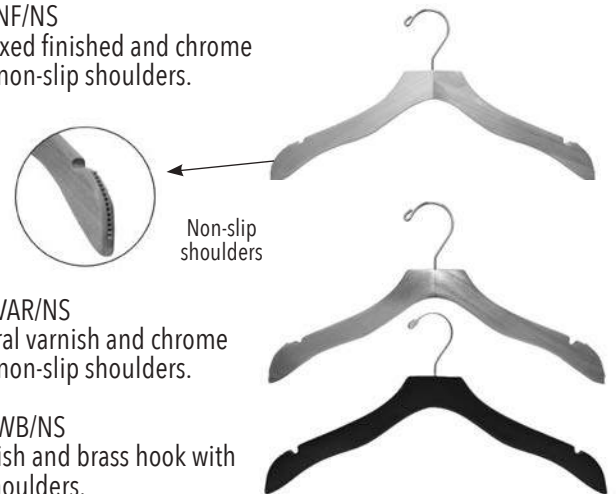

Walnut finish with chrome hook.

#HW1111WHT

White finish with chrome hook.

HW1111 with Non-Slip Shoulders

17" Wood top hangers with non-slip shoulders

#HW1111NF/NS

Natural waxed finished and chrome hook with non-slip shoulders.

#HW1111VAR/NS

Clear natural varnish and chrome hook with non-slip shoulders.

#HW1111WB/NS

Walnut finish and brass hook with non-slip shoulders.

Non-slip shoulders

ADHESIVE NON-SLIP HANGER ATTACHMENT

210 Per Pack
#MSGRIP