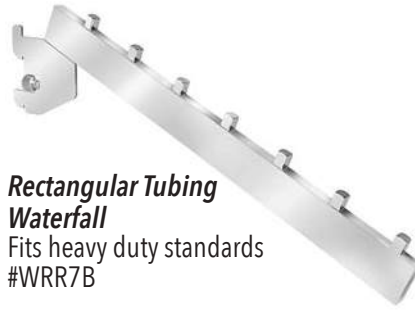

Rectangular Tubing Waterfall

Fits heavy duty standards
#WRR7B