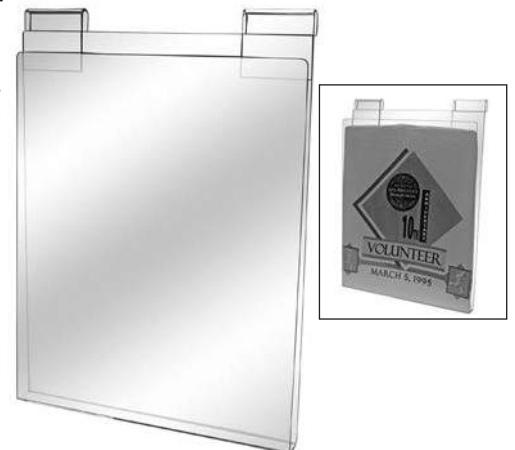

Acrylic Gridwall T-Shirt Display Frame
11 1/2"W x 15"H
Includes folding board.
#GTSHIRT1