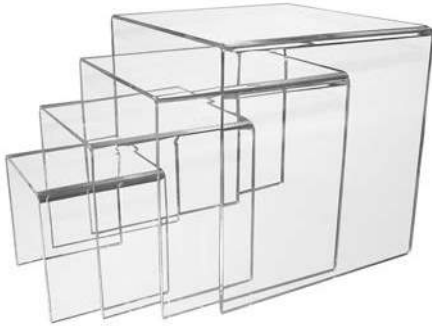

Individual Riser Cubes

#C3806 6" Cube
#C3808 8" Cube
#C38010 10" Cube
#C38012 12" Cube

8"

10"

12"

5 Sided Acrylic Cube

³/₁₆" thick
#C3808-5 8" x 8" x 8"
#C38010-5 10" x 10" x 10"
#C38012-5 12" x 12" x 12"