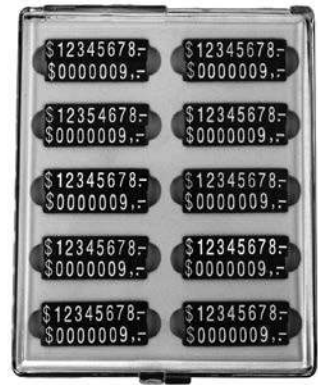

Price Cube Set-200 Pieces
#APC/PRICE