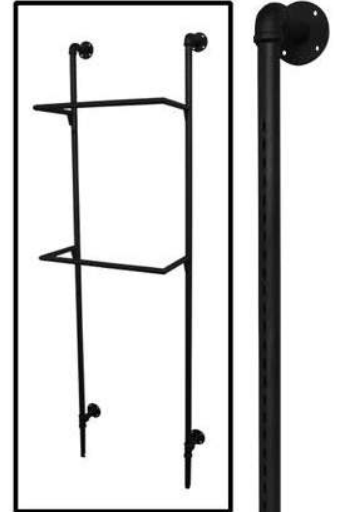

INDUSTRIAL STYLE PIPE SYSTEM

Wallmount Pipe Style Hardware

90" Pipe Style Outrigger

90"H x 3 1/2"D
Matte Black Finish #RPL/URP90
Raw Steel Finish #RPL/URP90-R
White Finish #RPL/URP90-W

Hardware for Pipe Style Outrigger