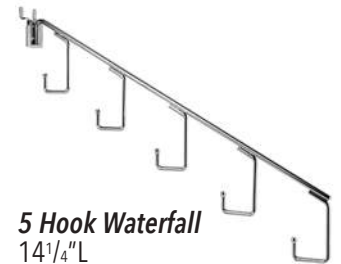

5 Hook Waterfall
14 1/4" L
Chrome
#PPB5H

24"W x 12"D Chrome Shelf
#PSHELFC

6 Ball Waterfall-Chrome
13 1/4" L
#PPB6B