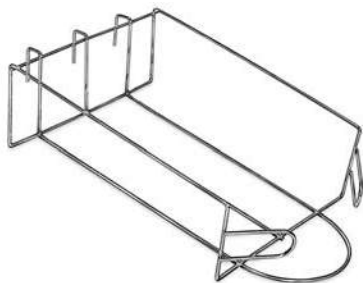

Gridwall Cap Displayer

14" Long x 8 1/4" Wide
Chrome #GWCAP
Black #GWCAP/B