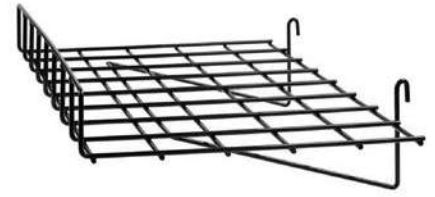

Slant Shelf with Front Lip
24"W x 15"D
Available in Black
#GGWS91B

Flat Shelf with Front Lip
24"W x 15"D
Available in Black
#GGWS93B

Quarter Round Hangrail
Available in Chrome
#GKHG680

Round Tubing "U" Hangrail
24"W x 12"D
#GKB681 Black
#GKHG681 Chrome