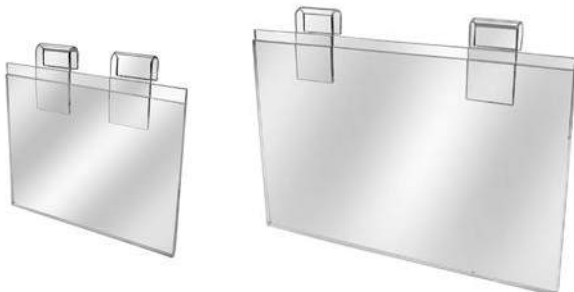

ACRYLIC GRIDWALL ACCESSORIES

Acrylic Gridwall Shoe Shelf
#G3001 8"W x 4"D
#G3002 10"W x 4"D

Acrylic Gridwall Double Brochure Holder
Holds 8 1/2"W x 11"H literature.
#G3452

Acrylic Gridwall Cardframe
#GFRAME1 7"W x 5 1/2"H
#GFRAME2 11"W x 7"H