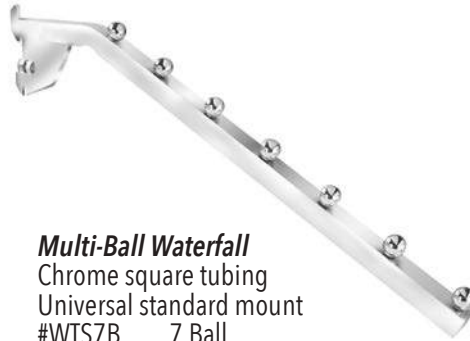

Adjustable Angle Glass Shelf Brackets
 #W4312 12"

Glass Shelf Rest with Rubber Buttons.
 #W432

W4112SC 12" Satin Chrome

Straight Arms & Waterfalls

12" Straight Arm
 Chrome rectangular tubing
 Universal standard mount
 #WRDW12