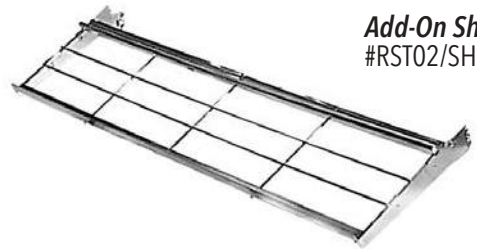

Add-On Shoe Shelf
#RST02/SHELF