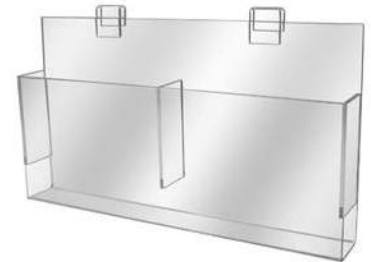

Acrylic Gridwall Double Brochure Holder
Holds 8 1/2"W x 11"H literature.
#G3452