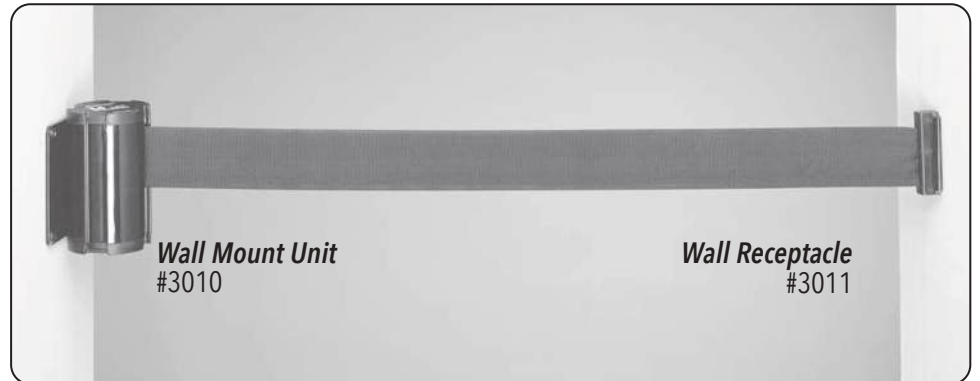

Wall Mount Unit Beltrac with Standard 7' Belt

Wrinkle & black finish
Chrome #50-3010CL
Gold Anodized #50-3010GD

Wall Receptacle

Black
#50-3011

Wall Mount Unit
#3010

Wall Receptacle
#3011

Sign Frames

Model #	Horizontal	Vertical	Finish
50-1130MB	11"	7"	Matte Black
50-1141MB	14"	11"	Matte Black