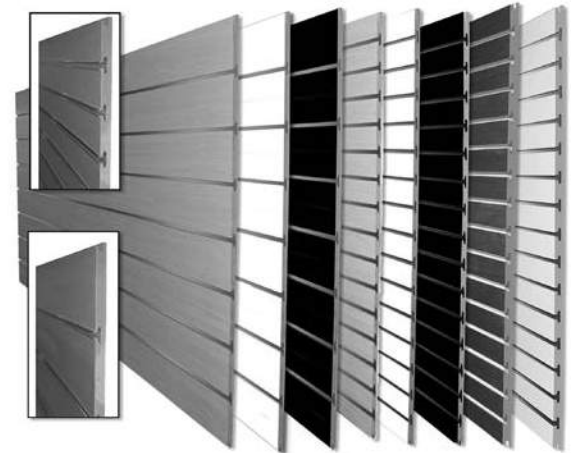

SLATWALL PANELS & HARDWARE

18mm MDF Slatwall Panels

Low Pressure Laminate Slatwall 48" x 96"

Item #	Color	Description
#SF/48BLK	Black	3" O.C. Grooves
#SF/48BLK-INS3	Black	3" O.C. Grooves with Aluminum Inserts
#SF/48BLK-INS6	Black	6" O.C. Grooves with Aluminum Inserts
#SF/48BLK/B-INS3	Black	3" O.C. Grooves with Black Aluminum Inserts
#SF/48CHE	Cherry	3" O.C. Grooves
#SF/48GRY	Grey	3" O.C. Grooves
#SF/48GRY-INS3	Grey	3" O.C. Grooves with Aluminum Inserts
#SF/48MAP	Maple	3" O.C. Grooves
#SF/48MAP-INS3	Maple	3" O.C. Grooves with Aluminum Inserts
#SF/48MAP-INS6	Maple	6" O.C. Grooves with Aluminum Inserts
#SF/48PG	Paint Grade	3" O.C. Grooves
#SF/48WHT	White	3" O.C. Grooves
#SF/48WHT-INS3	White	3" O.C. Grooves with Aluminum Inserts
#SF/48WHT-INS6	White	6" O.C. Grooves with Aluminum Inserts
#SF/48BG-INS3	Black WoodGrain	3" O.C. Grooves with Black Aluminum Inserts
#SF/48MG-INS3	Multi Woodgrain	3" O.C. Grooves with Black Aluminum Inserts
#SF/48MG-INS6	Multi Woodgrain	6" O.C. Grooves with Black Aluminum Inserts
#SF/48WG-INS3	White Woodgrain	3" O.C. Grooves with White Aluminum Inserts

4' High x 8' Wide
6" O.C. Grooves

4' High x 8' Wide
3" O.C. Grooves

19mm MDF Slatwall Panels

Special order items, please call for pricing.

- Black
- Brushed Silver
- Cherry
- Grey, Platinum & Almond
- Mirrored
- Paint Grade
- White
- High Pressure Laminate
- Low Pressure Laminate
- Maple, Oak & Anigre
- Red Oak, Maple & Birch
- Standard Formica & Wilson Art Laminates
- Wood Veneers