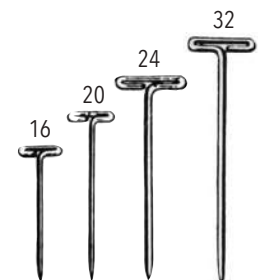

Not Shown at Actual Size.