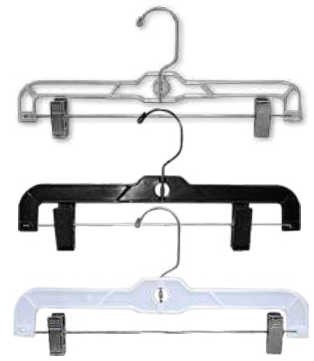

#MSNAP

ADULT PLASTIC HANGERS

17" Heavy Weight Hanger
 #H0110 Clear plastic
 #H2310 Black plastic with black hook
 #H4110 White plastic

17" Extra Heavy Weight Hanger
 #H0410 Clear plastic
 #H2410 Black plastic with black hook
 #H4410 White plastic