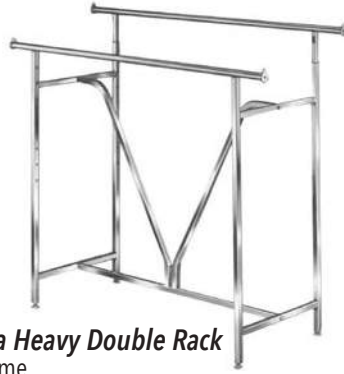

Extra Heavy Double Rack
Raw steel
60"W x 22"D
Adjust 51" to 72" High
"V" Construction
#RK41R

Extra Heavy Double Rack
Chrome
60"W x 22"D
Adjust 51" to 72" High
"V" Construction
#RK41