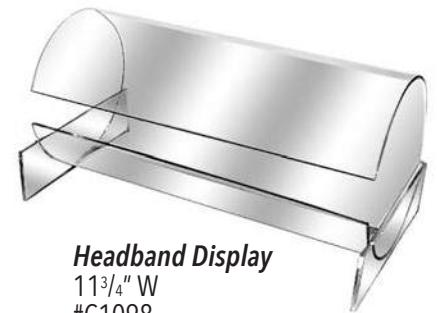

Headband Display
11 3/4" W
#C1098