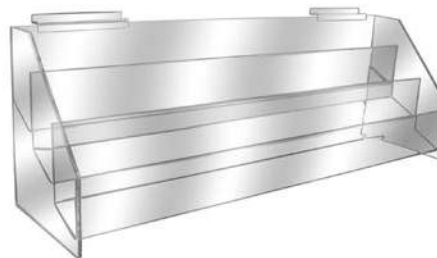

3 Tiers Acrylic Slatwall Video & Greeting Card Holder

21"W x 11"H x 6"D
#S2349