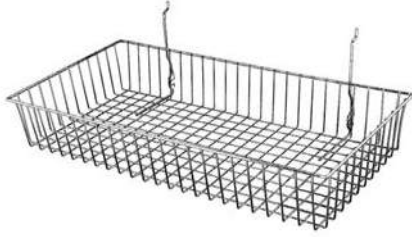

GRIDWALL & SLATWALL BASKETS

These baskets fit both slatwall and gridwall.

Shallow Basket

24"W x 4"H x 12"D
Black #GSG/BK1B
Chrome #GSG/BK1C
White #GSG/BK1W