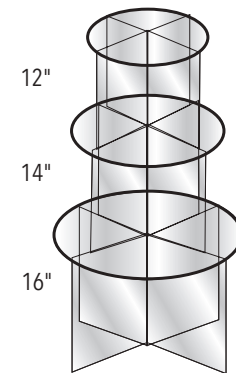

Glass & Connectors
12", 14" & 16" Tiers
#QS2

3/16" Tempered Binning Glass

Pencil Polish

Item #	Size
#L1010	10" x 10"
#L1012	10" x 12"
#L1014	10" x 14"
#L1016	10" x 16"
#L1212	12" x 12"
#L1214	12" x 14"
#L1216	12" x 16"
#L1414	14" x 12"
#L1616	16" x 16"
#L1818	18" x 18"
#L2020	20" x 20"