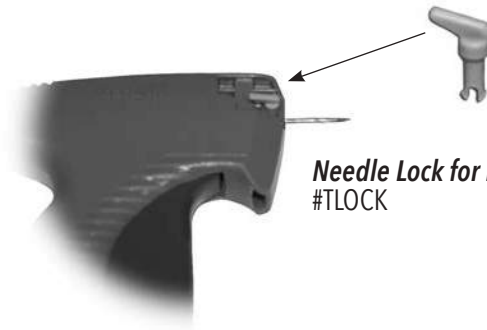

Fine Clear Fasteners

Item #	Size	Qty
#TMARK27	3/4"	5,000
#TMARK28	2"	5,000

Regular Clear Hook Barbs

#TTACH45
2" Hook Barbs
Packed 5,000

Securatach Fasteners

Item #	Size	Qty
#TSECURA	3"	5,000
#TSECURB	5"	5,000
#TSECURC	9"	5,000