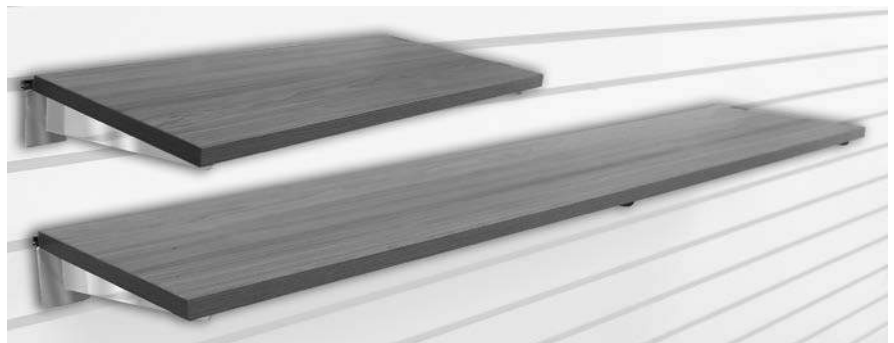

Wood Shelves- LPL

Shelves contain bracket holes on bottom side.

Item #	Size	Color
#W1224B-H	11$\frac{3}{4}$" x 24"	Black
#W1224M-H	11$\frac{3}{4}$" x 24"	Maple
#W1224W-H	11$\frac{3}{4}$" x 24"	White

Can use 10" or 12" shelf bracket

#W1248B-H	11$\frac{3}{4}$" x 48"	Black
#W1248M-H	11$\frac{3}{4}$" x 48"	Maple
#W1248W-H	11$\frac{3}{4}$" x 48"	White

Can use 10" or 12" shelf bracket

#W1448B-H	14" x 48"	Black
#W1448M-H	14" x 48"	Maple
#W1448W-H	14" x 48"	White

Can use 12" or 14" shelf bracket

Contains holes to stabilize shelf bracket.