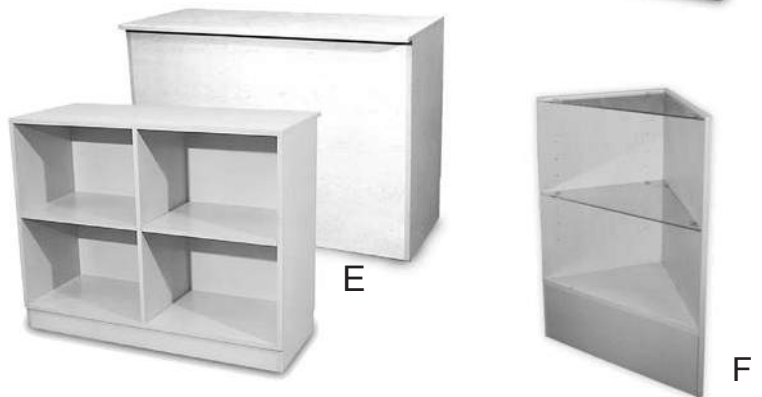

F. Corner Filler

Available in light barnwood, dark barnwood, black, cherry, maple, white with black trim, and white with white trim.

#JDW/FILL 18" L x 18" D x 38" H

G. Jewelry Showcase

Available in black, cherry and maple.

#JDW/JC6 70" L x 18" D x 38" H

Replacement Glass Tops & Shelves

Item #	Size
#JDW/4TOP	46⁷/₁₆" L x 17" D
#JDW/6TOP	68³/₈" L x 17" D
#L844	8" x 44"
#L866	8" x 66"
#L1044	10" x 44"
#L1066	10" x 66"
#L1244	12" x 44"
#L1266	12" x 66"
#L1444	14" x 44"
#L1466	14" x 66"